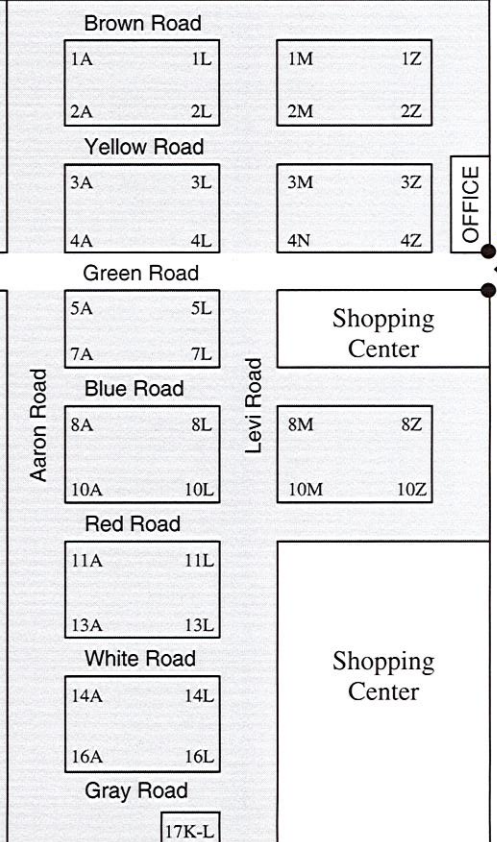

← * Gates 63-83

Roosevelt Road

Shopping Center

Service Bldg.

16th Street (ONE WAY ➔)

Desplaines Avenue

Harlem Avenue

Industrial Park

KEY

- Gates 1-32 -located on West Side of Desplaines Avenue
- Gates 34-61 -located on East Side of Desplaines Avenue
- * Gates 63-83 -located west of Desplaines Ave. on Roosevelt Rd.
- Gates 84-132 -located on Greenberg Road
- Gates 200-301 (New Jewish Waldheim) - located on Harlem Avenue
Subdivided into Rows 1A-1Z thru 16A-16L

Menorah Gardens Cemetery - Broadview, IL
is located 3 miles west of Waldheim on 17th Avenue
(3 blocks south of 22nd Street)