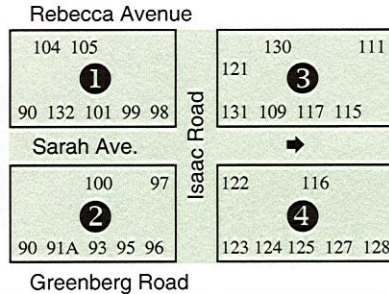

← * Gates 63-83

Roosevelt Road

Shopping Center

Service Bldg.

16th Street (ONE WAY ➔)

Desplaines Avenue

Harlem Avenue

Industrial Park

KEY

- Gates 1-32 -located on West Side of Desplaines Avenue
- Gates 34-61 -located on East Side of Desplaines Avenue
- * Gates 63-83 -located west of Desplaines Ave. on Roosevelt Rd.
- Gates 84-132 -located on Greenberg Road
- Gates 200-301 (New Jewish Waldheim) - located on Harlem Avenue
Subdivided into Rows 1A-1Z thru 16A-16L

Menorah Gardens Cemetery - Broadview, IL
is located 3 miles west of Waldheim on 17th Avenue
(3 blocks south of 22nd Street)