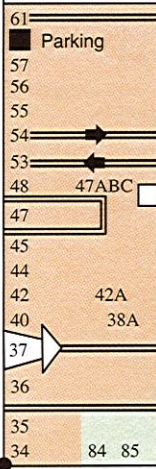

← * Gates 63-83

Roosevelt Road

Shopping Center

Service Bldg.

16th Street (ONE WAY ➔)

Desplaines Avenue

Harlem Avenue

Industrial Park

KEY

- Gates 1-32 -located on West Side of Desplaines Avenue
- Gates 34-61 -located on East Side of Desplaines Avenue
- * Gates 63-83 -located west of Desplaines Ave. on Roosevelt Rd.
- Gates 84-132 -located on Greenberg Road
- Gates 200-301 (New Jewish Waldheim) - located on Harlem Avenue
Subdivided into Rows 1A-1Z thru 16A-16L

Menorah Gardens Cemetery - Broadview, IL
is located 3 miles west of Waldheim on 17th Avenue
(3 blocks south of 22nd Street)